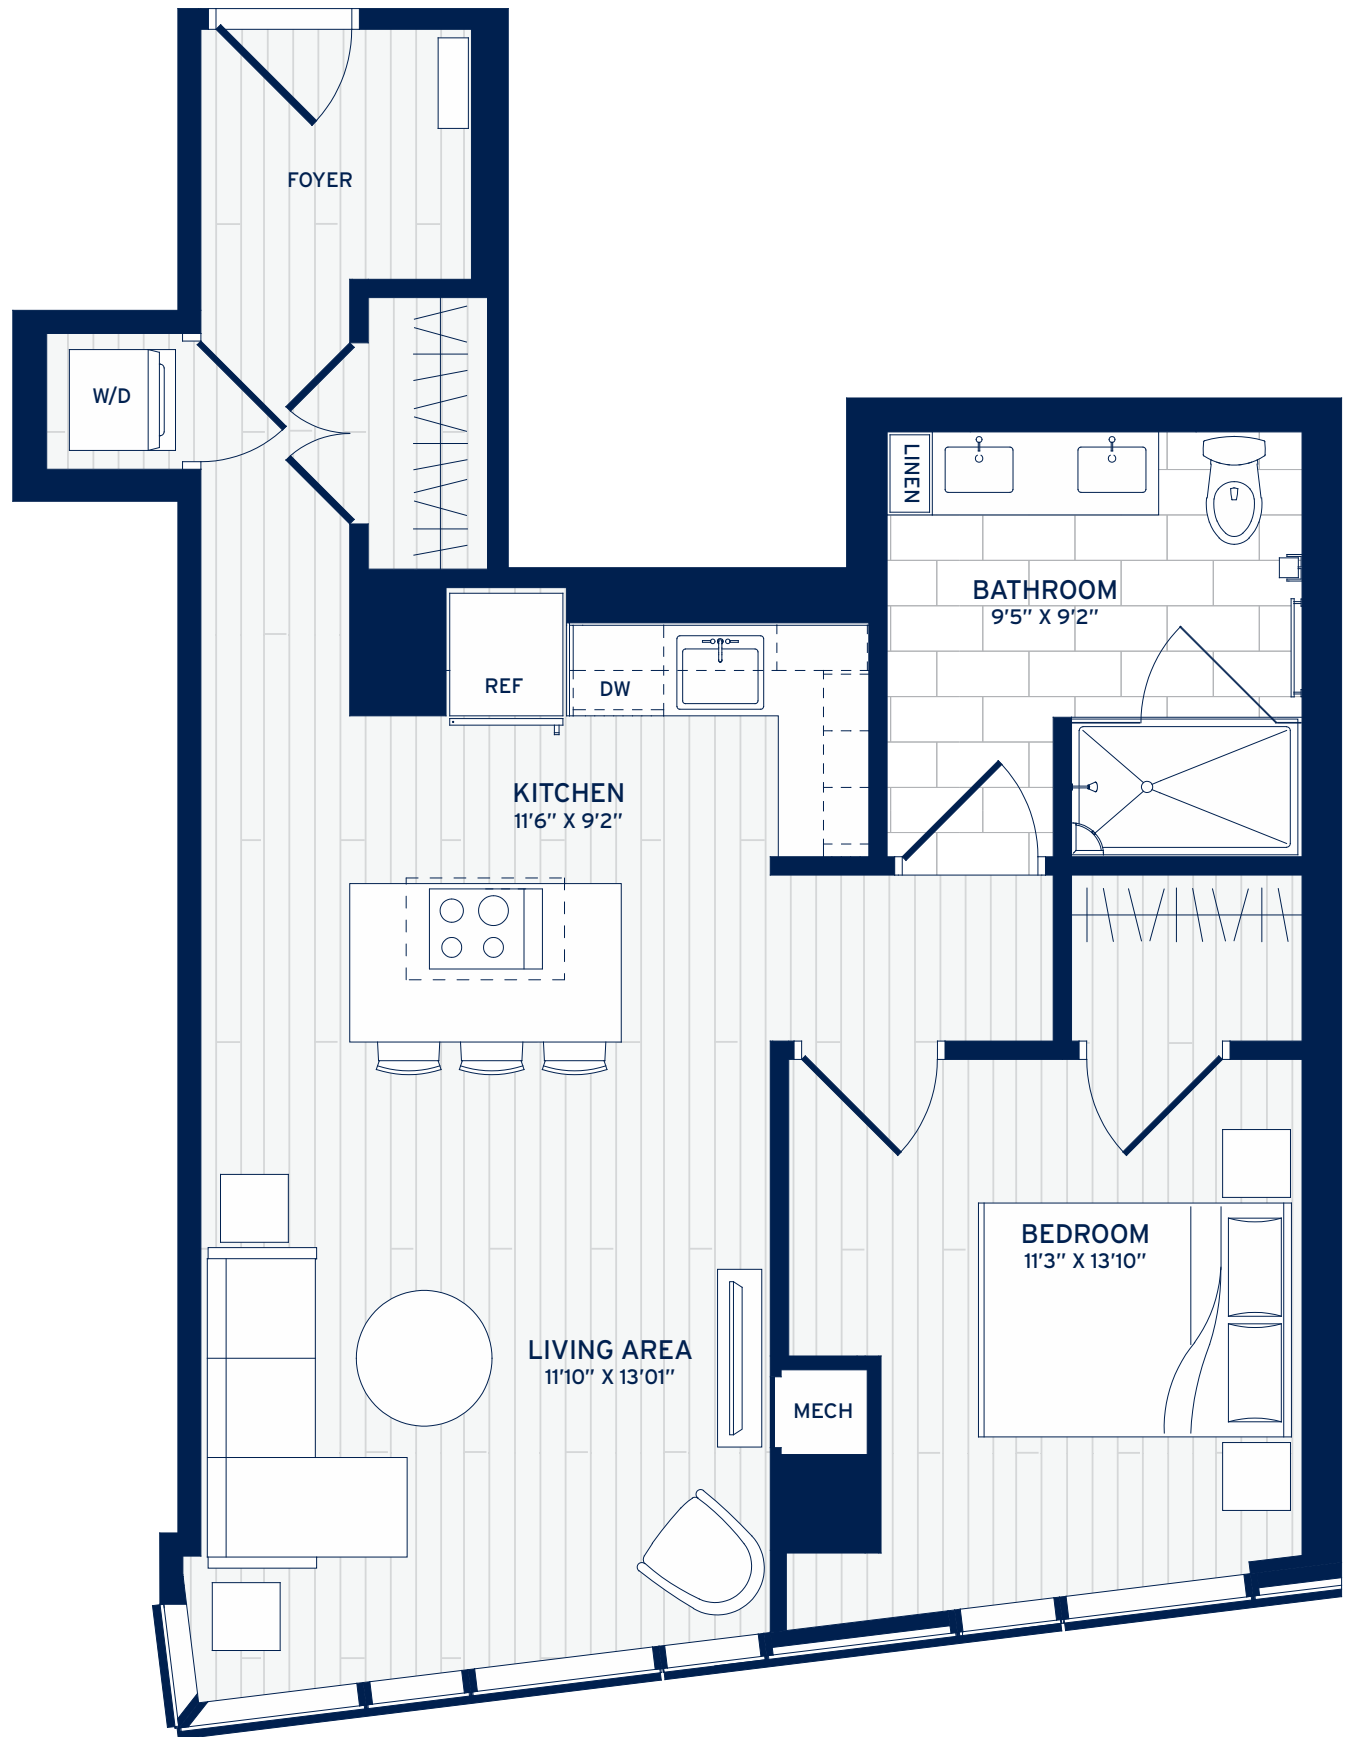

HUB50 HOUSE

ON CAUSEWAY

MEMBERS WELCOME.
AN URBAN LIFESTYLE
LIKE NO OTHER.

D1

1 BEDROOM
1 BATHROOM
743 SQ FT

RESIDENCE #

PRICE

DISCLAIMER: ALL DIMENSIONS ARE APPROXIMATE AND SUBJECT TO
NORMAL CONSTRUCTION VARIANCES AND TOLERANCES. PLANS AND
DIMENSIONS MAY CONTAIN MINOR VARIATIONS FROM FLOOR TO FLOOR.