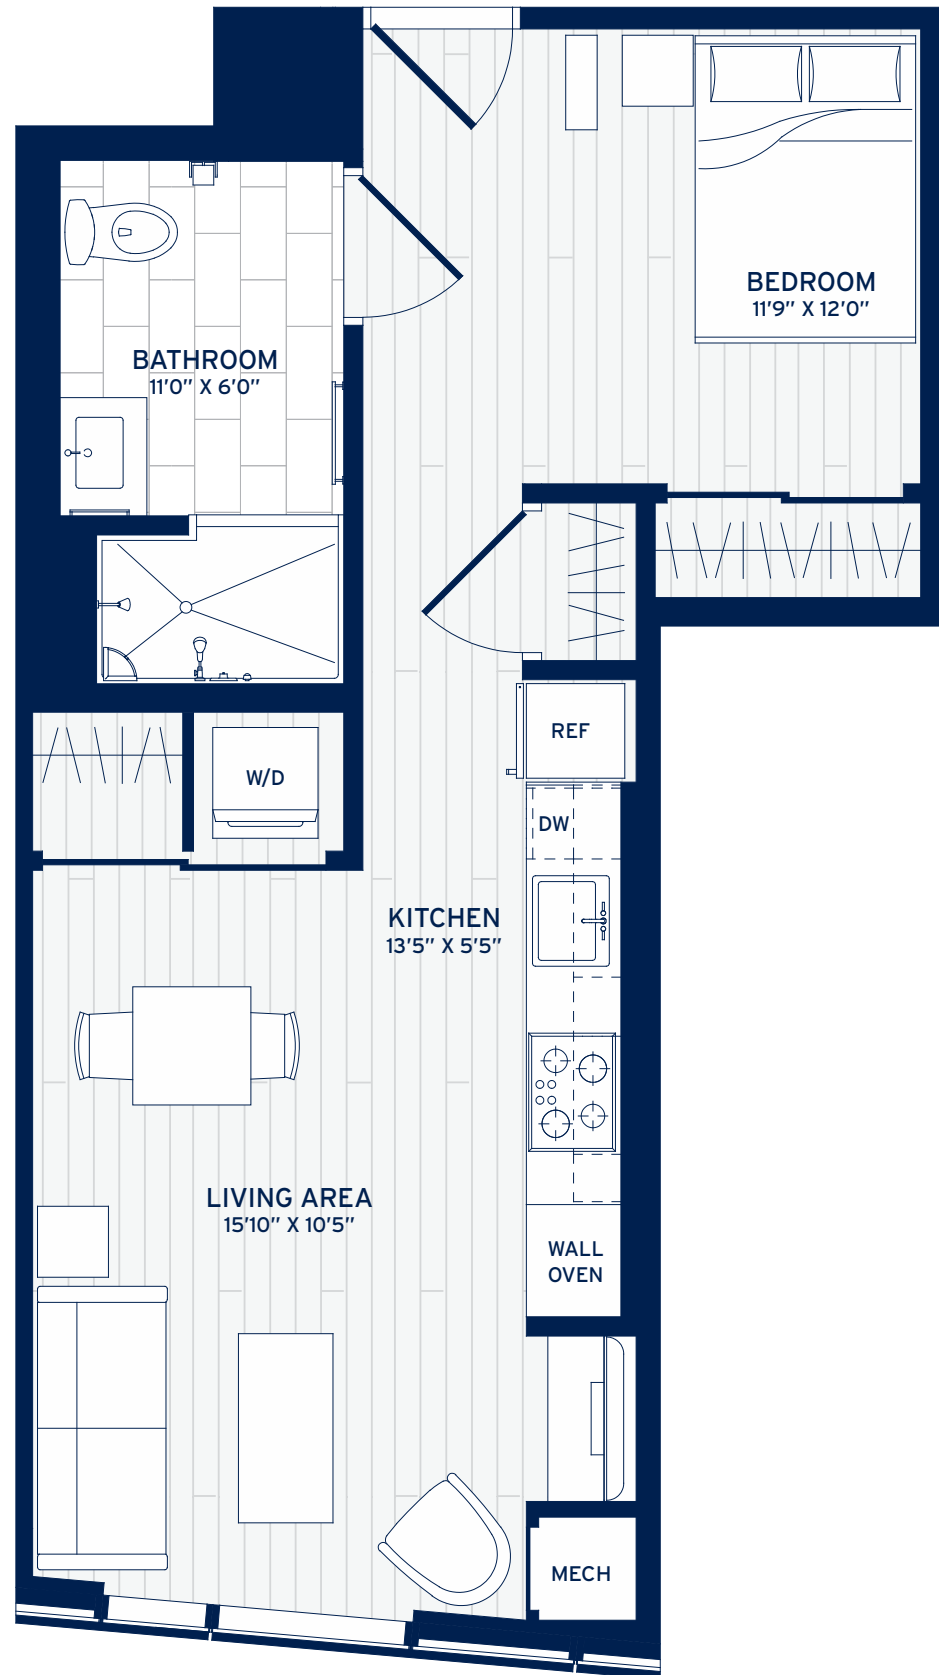

HUB50 HOUSE

ON CAUSEWAY

MEMBERS WELCOME.

AN URBAN LIFESTYLE
LIKE NO OTHER.

C3

JR. 1 BEDROOM

564 SQ FT

RESIDENCE #

PRICE

DISCLAIMER: ALL DIMENSIONS ARE APPROXIMATE AND SUBJECT TO
NORMAL CONSTRUCTION VARIANCES AND TOLERANCES. PLANS AND
DIMENSIONS MAY CONTAIN MINOR VARIATIONS FROM FLOOR TO FLOOR.

Hub50House
50 Causeway St.
Boston, MA 02114
Hub50House.com