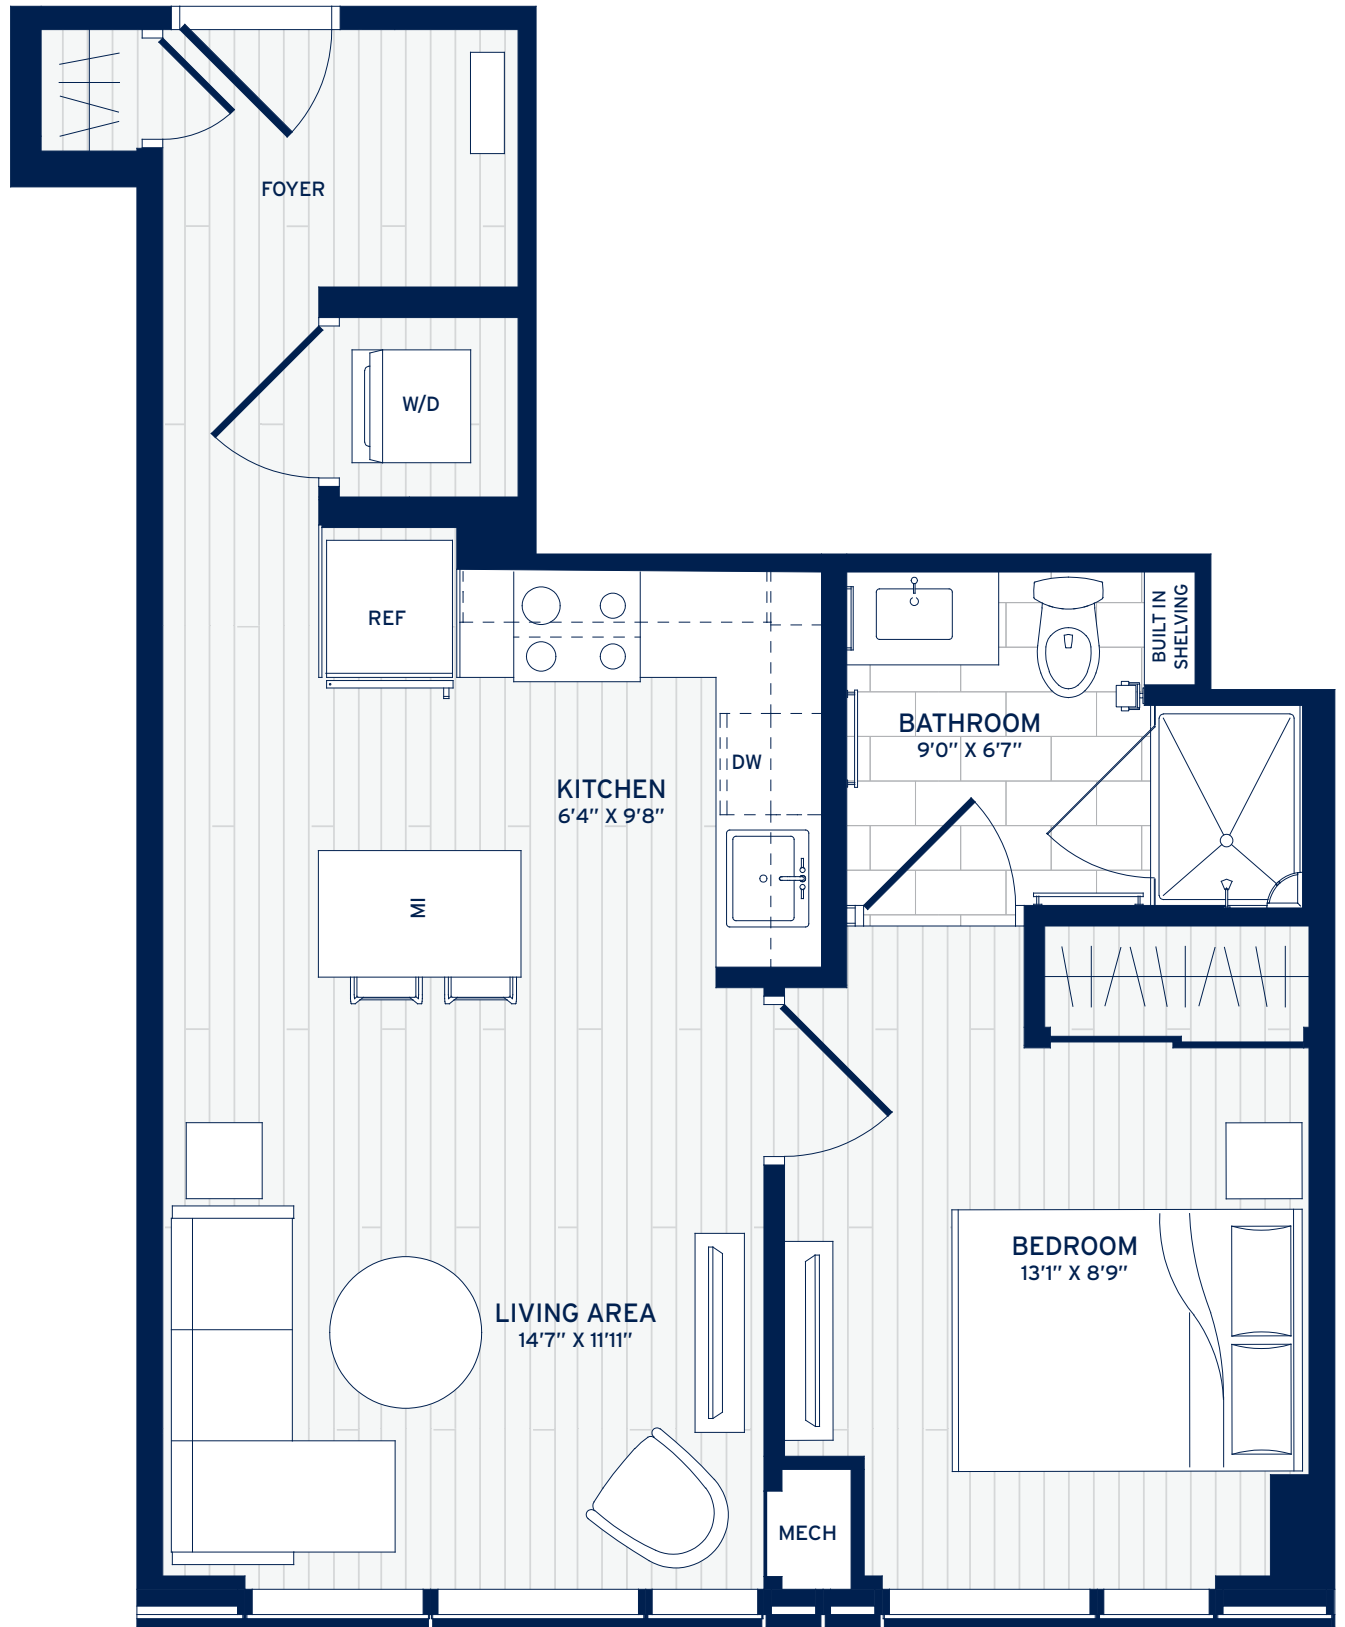

HUB50 HOUSE

ON CAUSEWAY

MEMBERS WELCOME.

AN URBAN LIFESTYLE
LIKE NO OTHER.

D6

1 BEDROOM

1 BATHROOM

587 SQ FT

RESIDENCE

PRICE

DISCLAIMER: ALL DIMENSIONS ARE APPROXIMATE AND SUBJECT TO
NORMAL CONSTRUCTION VARIANCES AND TOLERANCES. PLANS AND
DIMENSIONS MAY CONTAIN MINOR VARIATIONS FROM FLOOR TO FLOOR.

Hub50House
50 Causeway St.
Boston, MA 02114
Hub50House.com