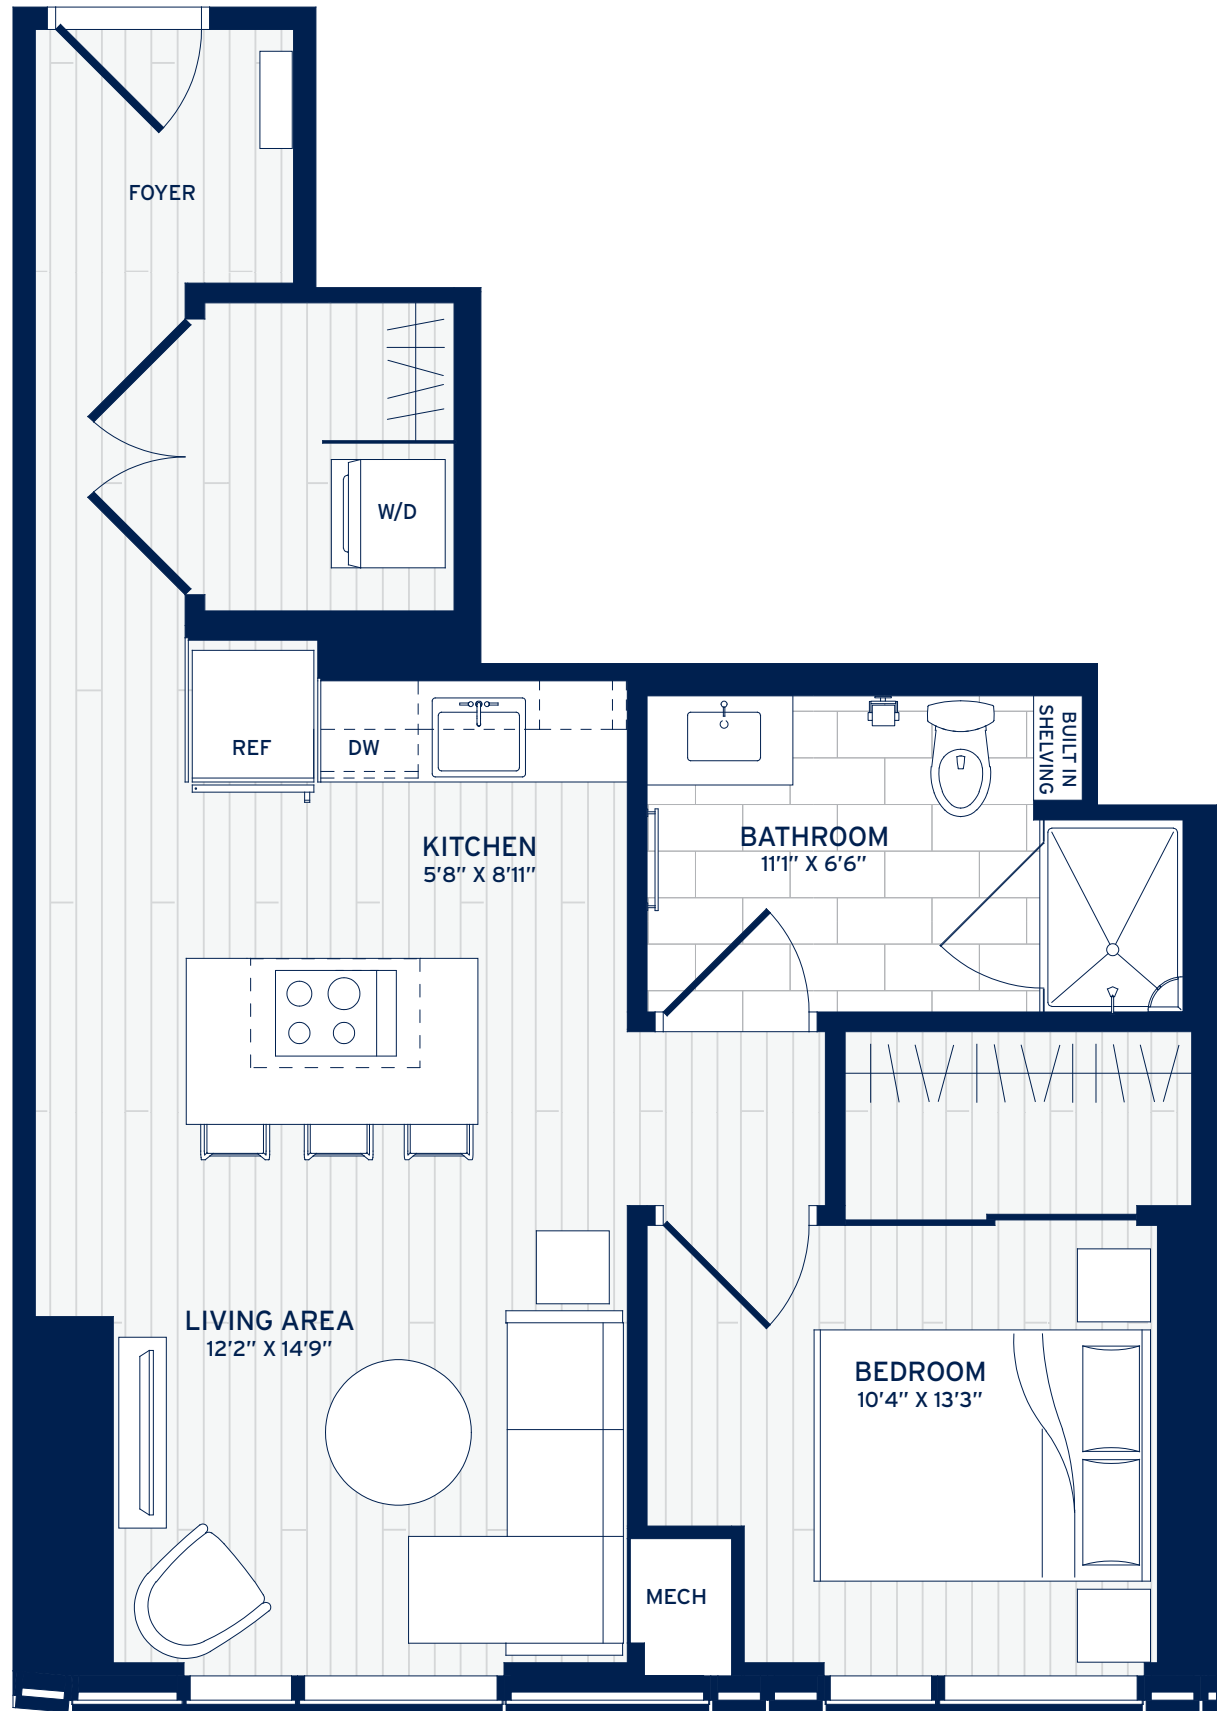

# HUB50 HOUSE

ON CAUSEWAY

## MEMBERS WELCOME.

AN URBAN LIFESTYLE  
LIKE NO OTHER.

D9

1 BEDROOM

1 BATHROOM

633 SQ FT

RESIDENCE #

PRICE

DISCLAIMER: ALL DIMENSIONS ARE APPROXIMATE AND SUBJECT TO  
NORMAL CONSTRUCTION VARIANCES AND TOLERANCES. PLANS AND  
DIMENSIONS MAY CONTAIN MINOR VARIATIONS FROM FLOOR TO FLOOR.

Hub50House  
50 Causeway St.  
Boston, MA 02114  
Hub50House.com