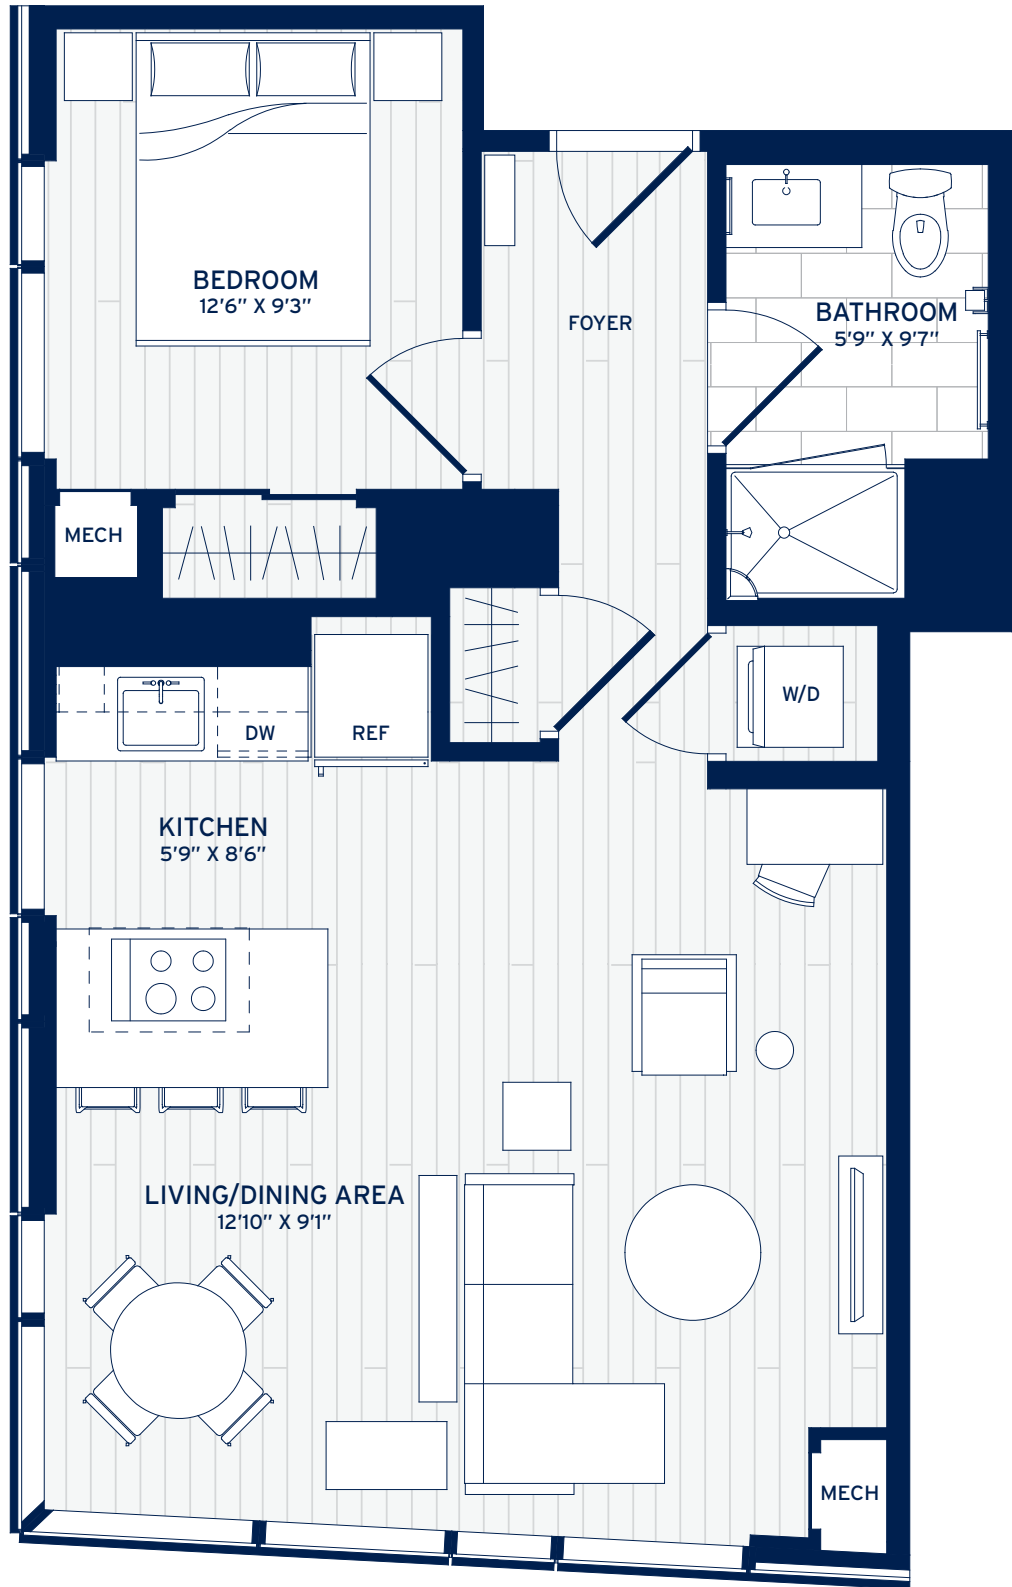

# HUB50 HOUSE

ON CAUSEWAY

### D4

1 BEDROOM

1 BATHROOM

672 SQ FT

### RESIDENCE #

### PRICE

DISCLAIMER: ALL DIMENSIONS ARE APPROXIMATE AND SUBJECT TO  
NORMAL CONSTRUCTION VARIANCES AND TOLERANCES. PLANS AND  
DIMENSIONS MAY CONTAIN MINOR VARIATIONS FROM FLOOR TO FLOOR.

Hub50House  
50 Causeway St.  
Boston, MA 02114  
Hub50House.com