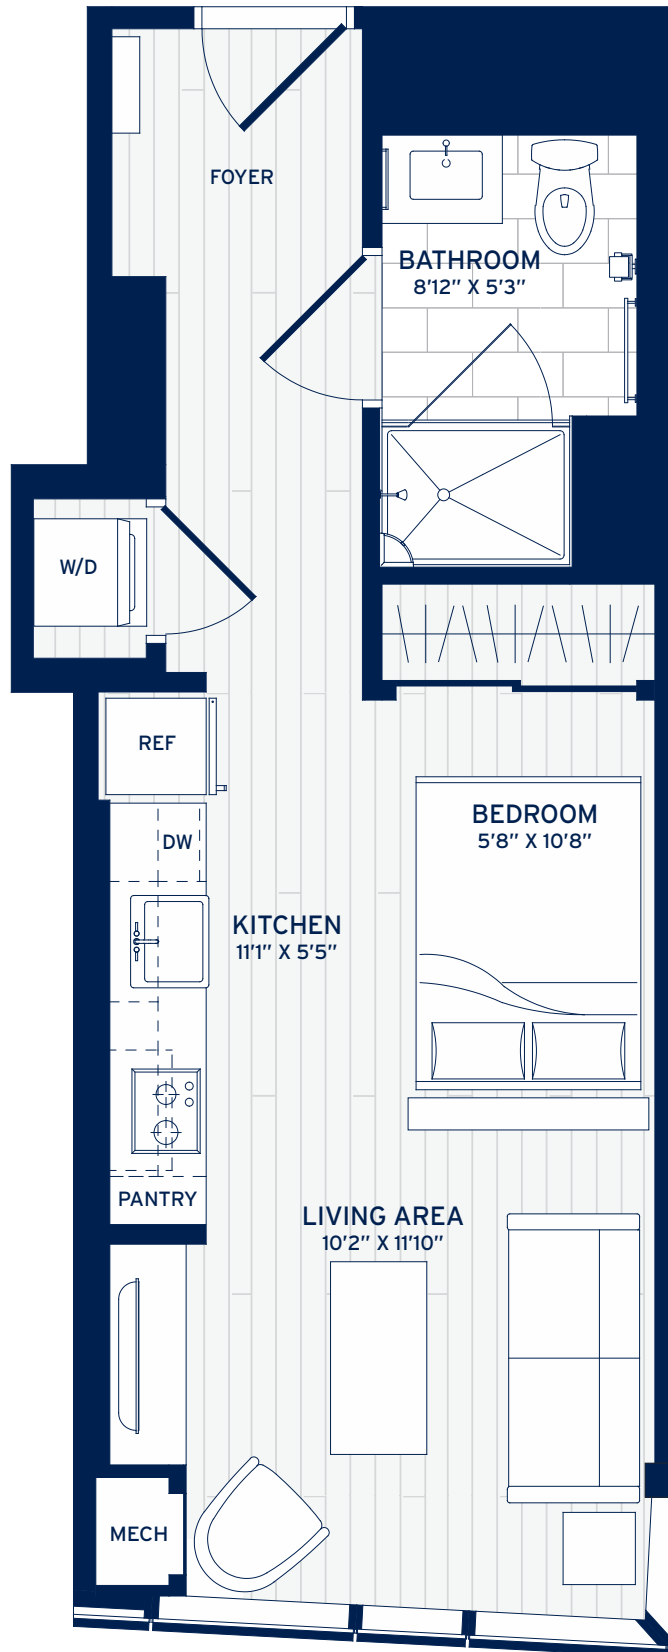

# HUB50 HOUSE

ON CAUSEWAY

**MEMBERS WELCOME.**  
AN URBAN LIFESTYLE  
LIKE NO OTHER.

**A2**  
METRO  
400 SQ FT

**RESIDENCE #**

---

**PRICE**

---

DISCLAIMER: ALL DIMENSIONS ARE APPROXIMATE AND SUBJECT TO  
NORMAL CONSTRUCTION VARIANCES AND TOLERANCES. PLANS AND  
DIMENSIONS MAY CONTAIN MINOR VARIATIONS FROM FLOOR TO FLOOR.

Hub50House  
50 Causeway St.  
Boston, MA 02114  
Hub50House.com