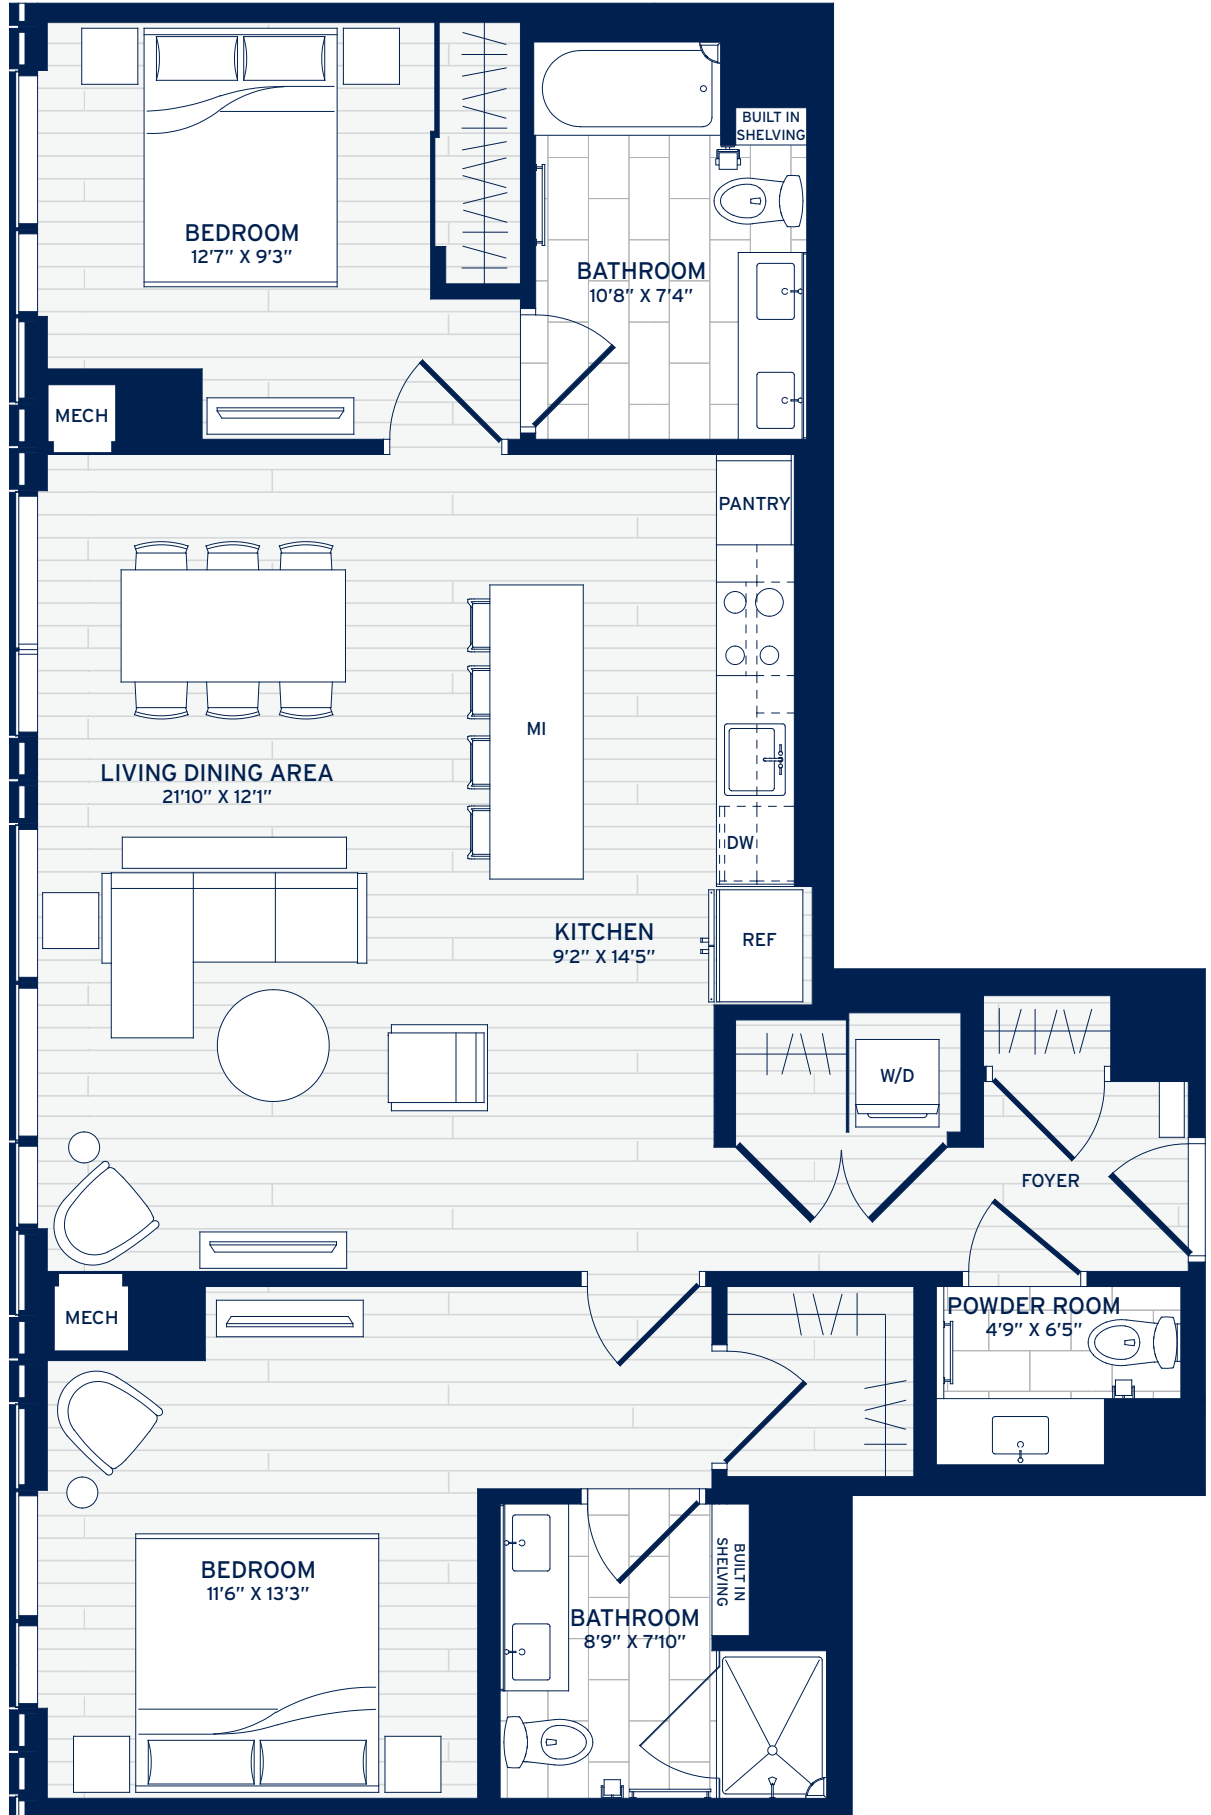

HUB50 HOUSE

ON CAUSEWAY

MEMBERS WELCOME.
AN URBAN LIFESTYLE
LIKE NO OTHER.

E11

2 BEDROOM
2.5 BATHROOM
1,203 SQ FT

RESIDENCE #

PRICE

DISCLAIMER: ALL DIMENSIONS ARE APPROXIMATE AND SUBJECT TO NORMAL CONSTRUCTION VARIANCES AND TOLERANCES. PLANS AND DIMENSIONS MAY CONTAIN MINOR VARIATIONS FROM FLOOR TO FLOOR.