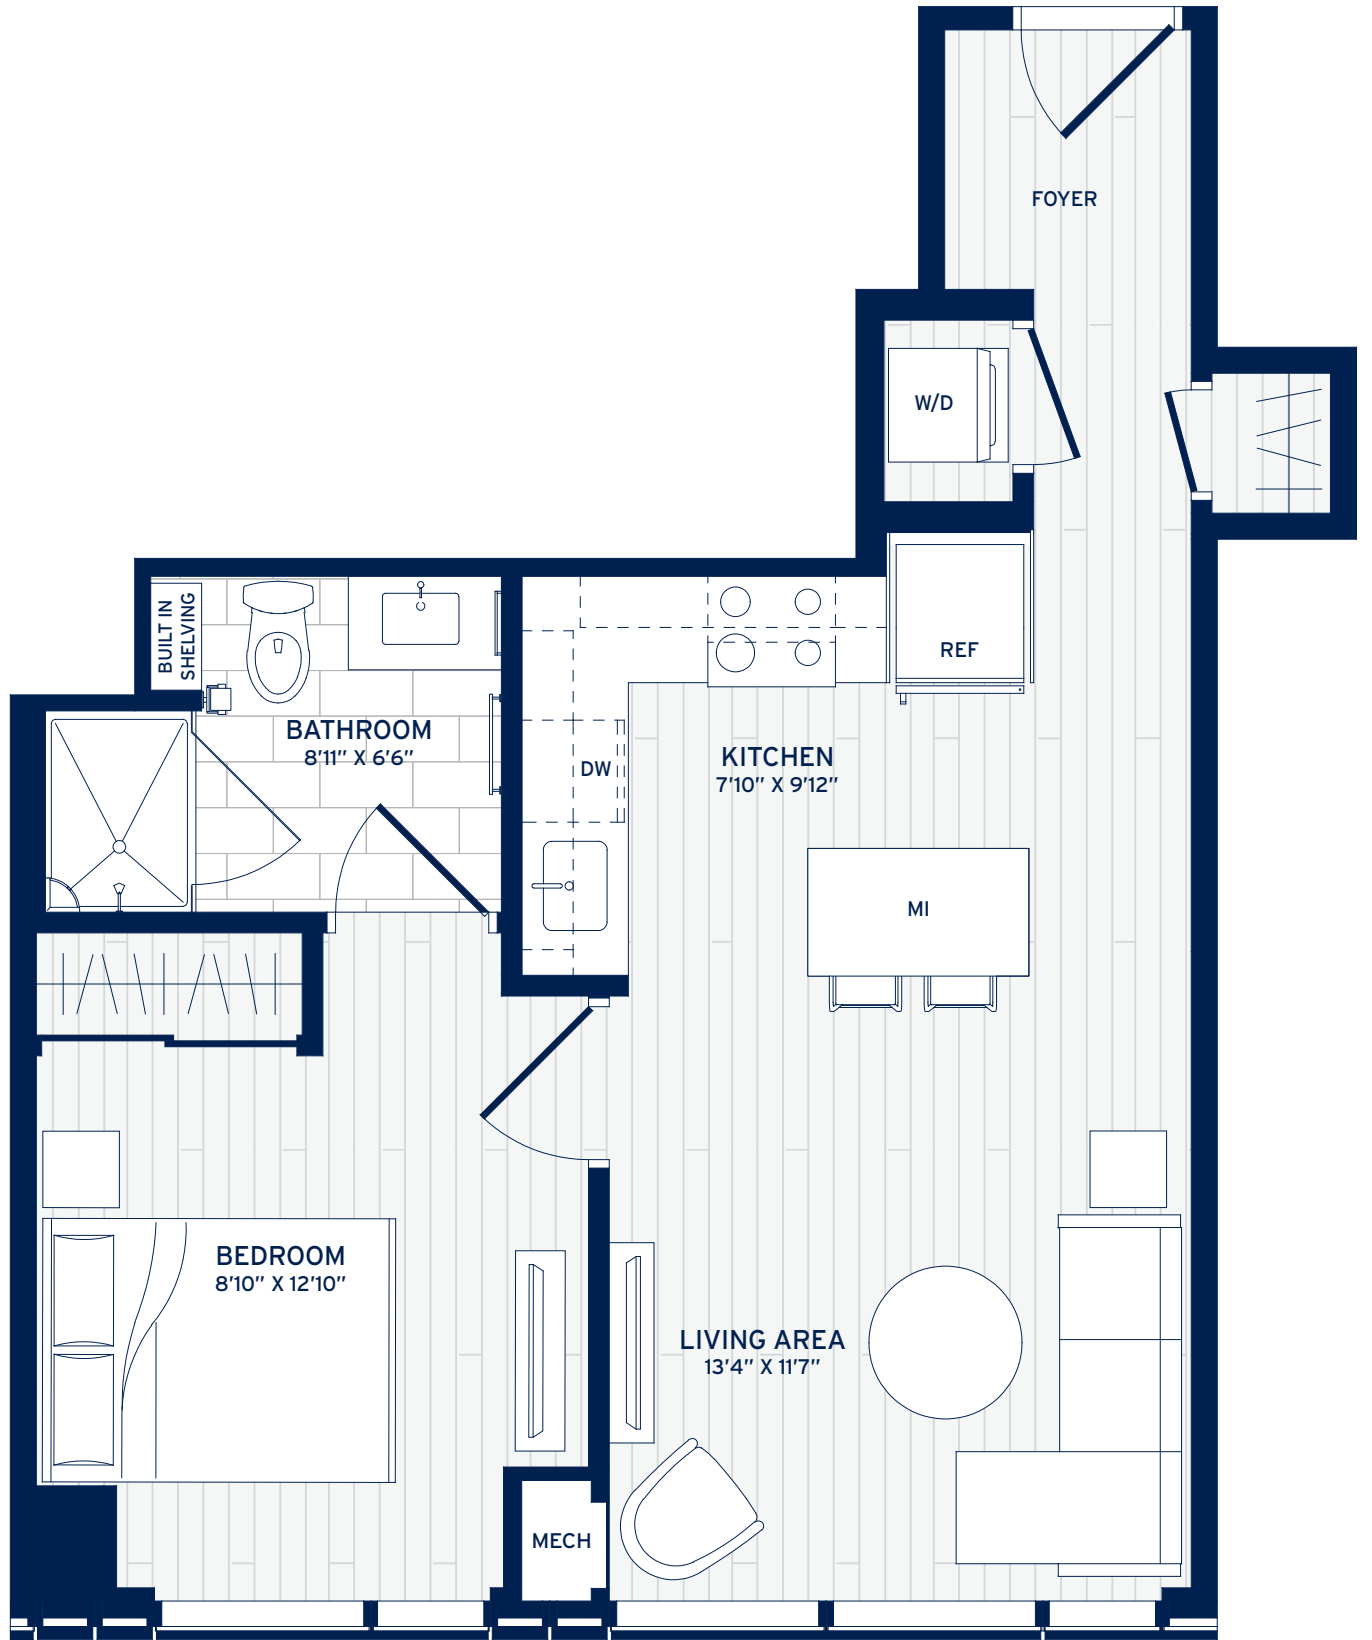

HUB50 HOUSE

ON CAUSEWAY

MEMBERS WELCOME.
AN URBAN LIFESTYLE
LIKE NO OTHER.

D8

1 BEDROOM
1 BATHROOM
572 SQ FT

RESIDENCE #

PRICE

DISCLAIMER: ALL DIMENSIONS ARE APPROXIMATE AND SUBJECT TO NORMAL CONSTRUCTION VARIANCES AND TOLERANCES. PLANS AND DIMENSIONS MAY CONTAIN MINOR VARIATIONS FROM FLOOR TO FLOOR.