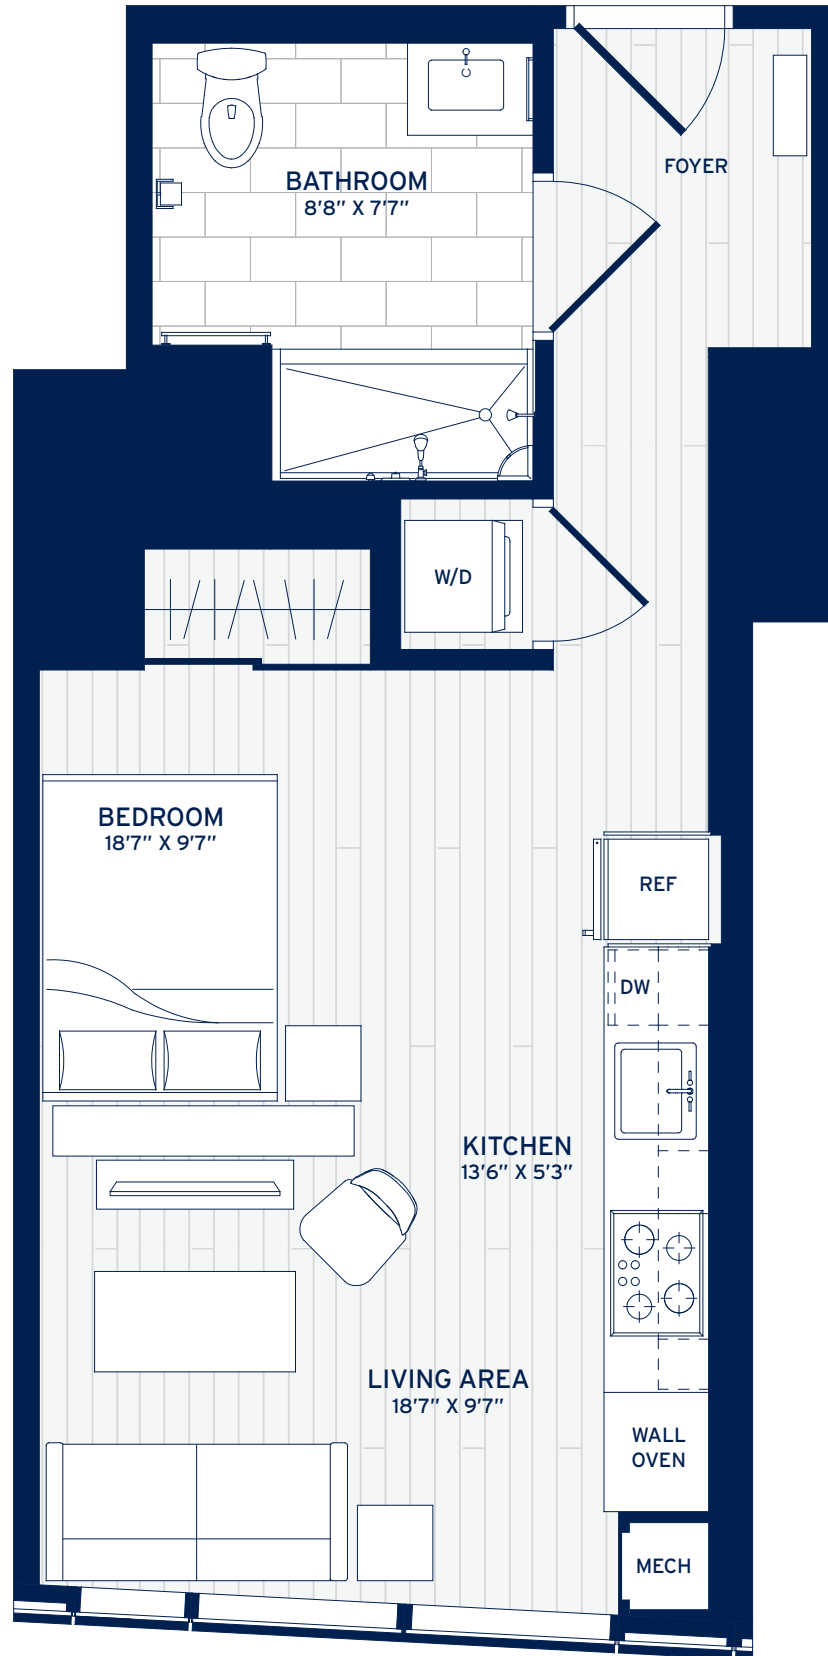

# HUB50 HOUSE

ON CAUSEWAY

## MEMBERS WELCOME.

AN URBAN LIFESTYLE  
LIKE NO OTHER.

**B2**

STUDIO

473 SQ FT

**RESIDENCE #**

**PRICE**

DISCLAIMER: ALL DIMENSIONS ARE APPROXIMATE AND SUBJECT TO  
NORMAL CONSTRUCTION VARIANCES AND TOLERANCES. PLANS AND  
DIMENSIONS MAY CONTAIN MINOR VARIATIONS FROM FLOOR TO FLOOR.