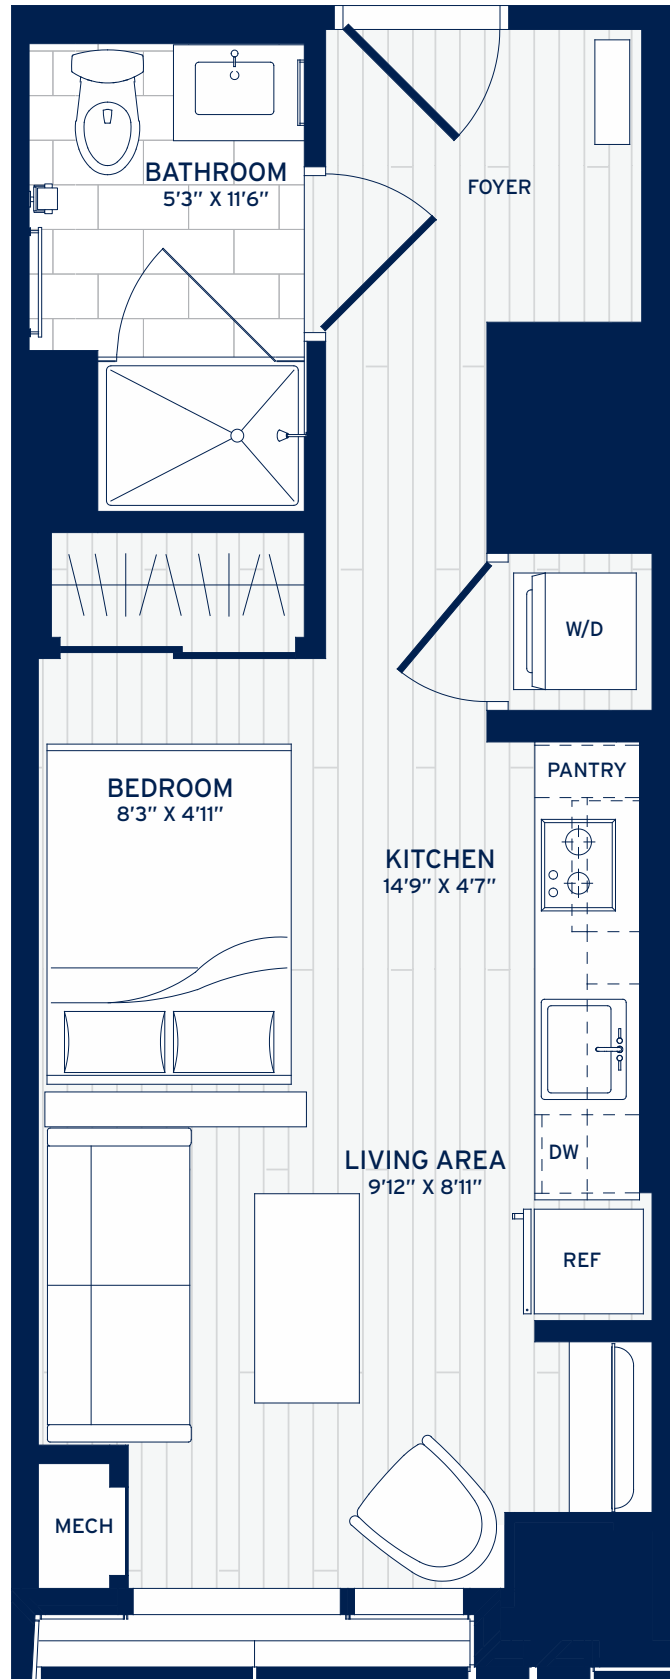

# HUB50 HOUSE

ON CAUSEWAY

## MEMBERS WELCOME.

AN URBAN LIFESTYLE  
LIKE NO OTHER.

A3

METRO  
370 SQ FT

RESIDENCE #

PRICE

DISCLAIMER: ALL DIMENSIONS ARE APPROXIMATE AND SUBJECT TO  
NORMAL CONSTRUCTION VARIANCES AND TOLERANCES. PLANS AND  
DIMENSIONS MAY CONTAIN MINOR VARIATIONS FROM FLOOR TO FLOOR.