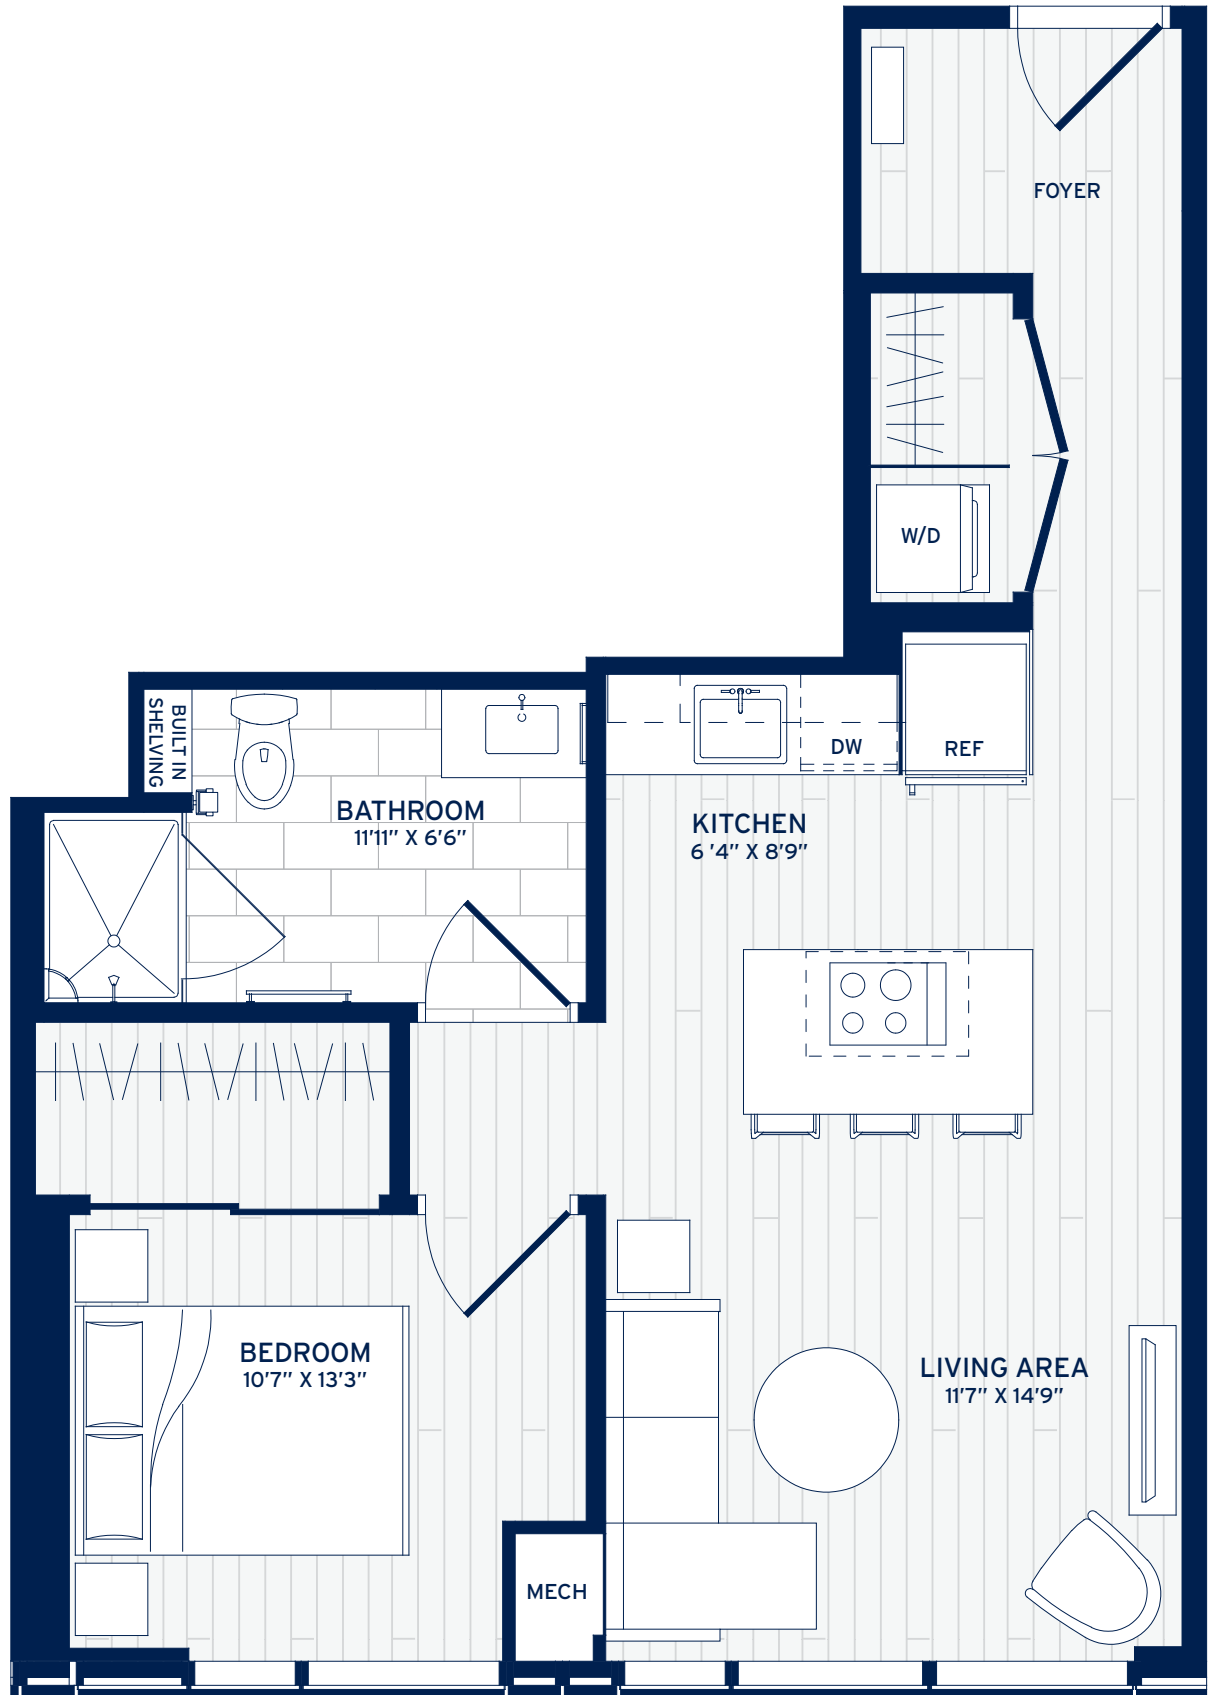

# HUB50 HOUSE

ON CAUSEWAY

## MEMBERS WELCOME.

AN URBAN LIFESTYLE  
LIKE NO OTHER.

**D7**

1 BEDROOM

1 BATHROOM

608 SQ FT

RESIDENCE #

PRICE

DISCLAIMER: ALL DIMENSIONS ARE APPROXIMATE AND SUBJECT TO  
NORMAL CONSTRUCTION VARIANCES AND TOLERANCES. PLANS AND  
DIMENSIONS MAY CONTAIN MINOR VARIATIONS FROM FLOOR TO FLOOR.

Hub50House  
50 Causeway St.  
Boston, MA 02114  
Hub50House.com