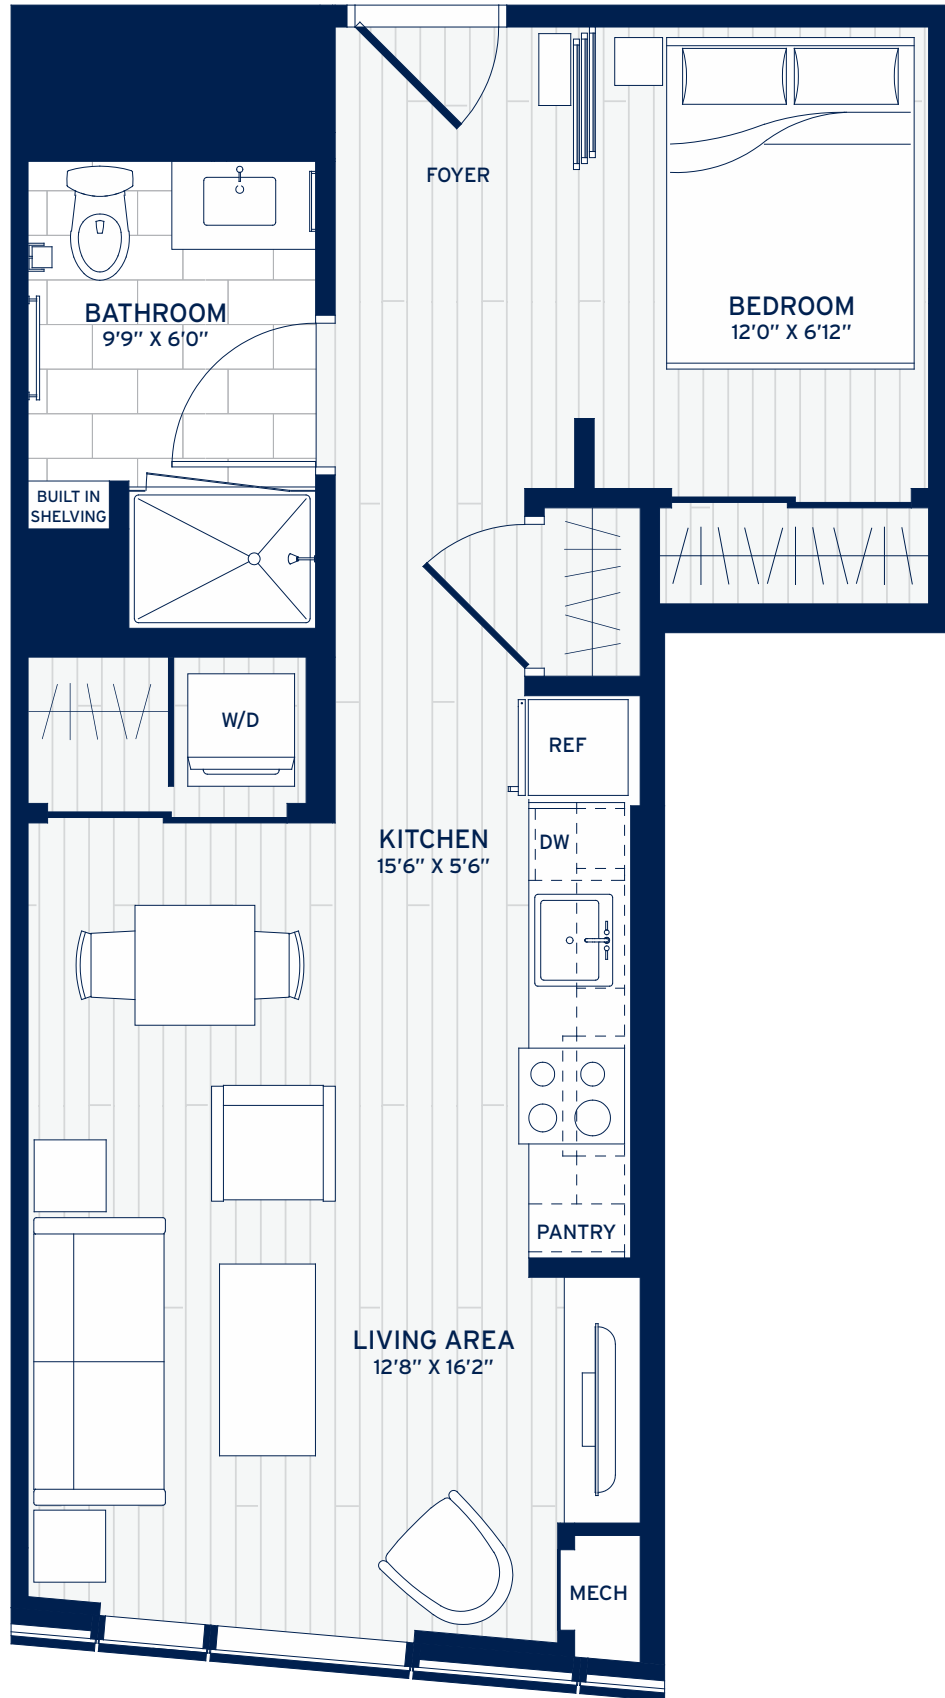

MEMBERS WELCOME.
AN URBAN LIFESTYLE
LIKE NO OTHER.

C3

JR. 1 BEDROOM
564 SQ FT

RESIDENCE #

PRICE

DISCLAIMER: ALL DIMENSIONS ARE APPROXIMATE AND SUBJECT TO
NORMAL CONSTRUCTION VARIANCES AND TOLERANCES. PLANS AND
DIMENSIONS MAY CONTAIN MINOR VARIATIONS FROM FLOOR TO FLOOR.