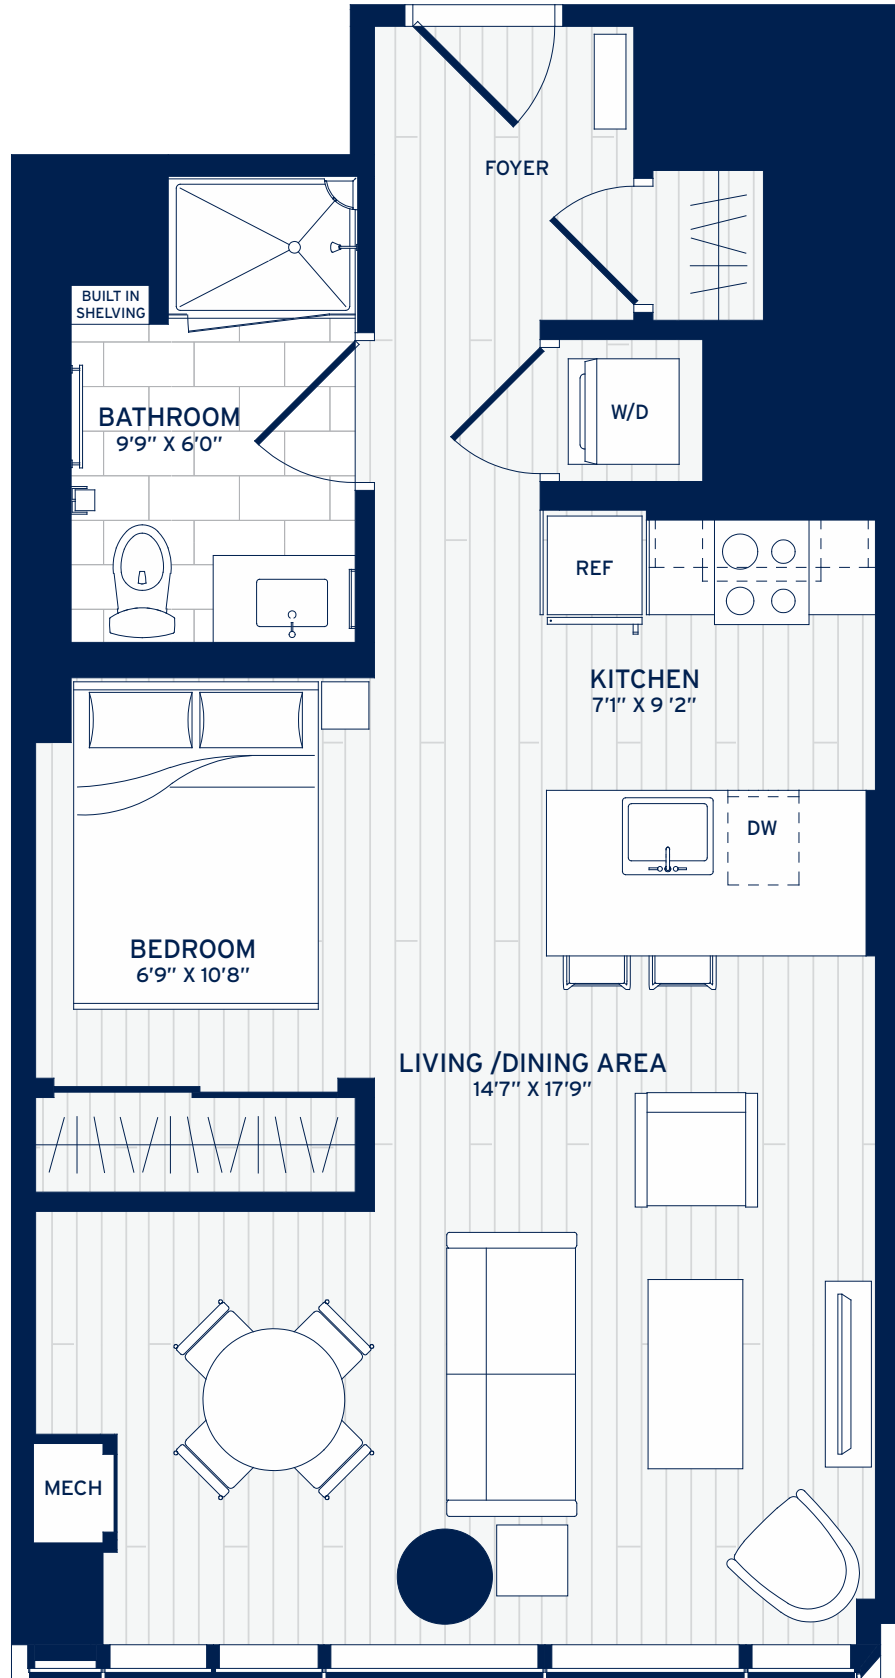

HUB50 HOUSE

ON CAUSEWAY

MEMBERS WELCOME.

AN URBAN LIFESTYLE
LIKE NO OTHER.

C2

JR. 1 BEDROOM

570 SQ FT

RESIDENCE #

PRICE

DISCLAIMER: ALL DIMENSIONS ARE APPROXIMATE AND SUBJECT TO
NORMAL CONSTRUCTION VARIANCES AND TOLERANCES. PLANS AND
DIMENSIONS MAY CONTAIN MINOR VARIATIONS FROM FLOOR TO FLOOR.

Hub50House
50 Causeway St.
Boston, MA 02114
Hub50House.com