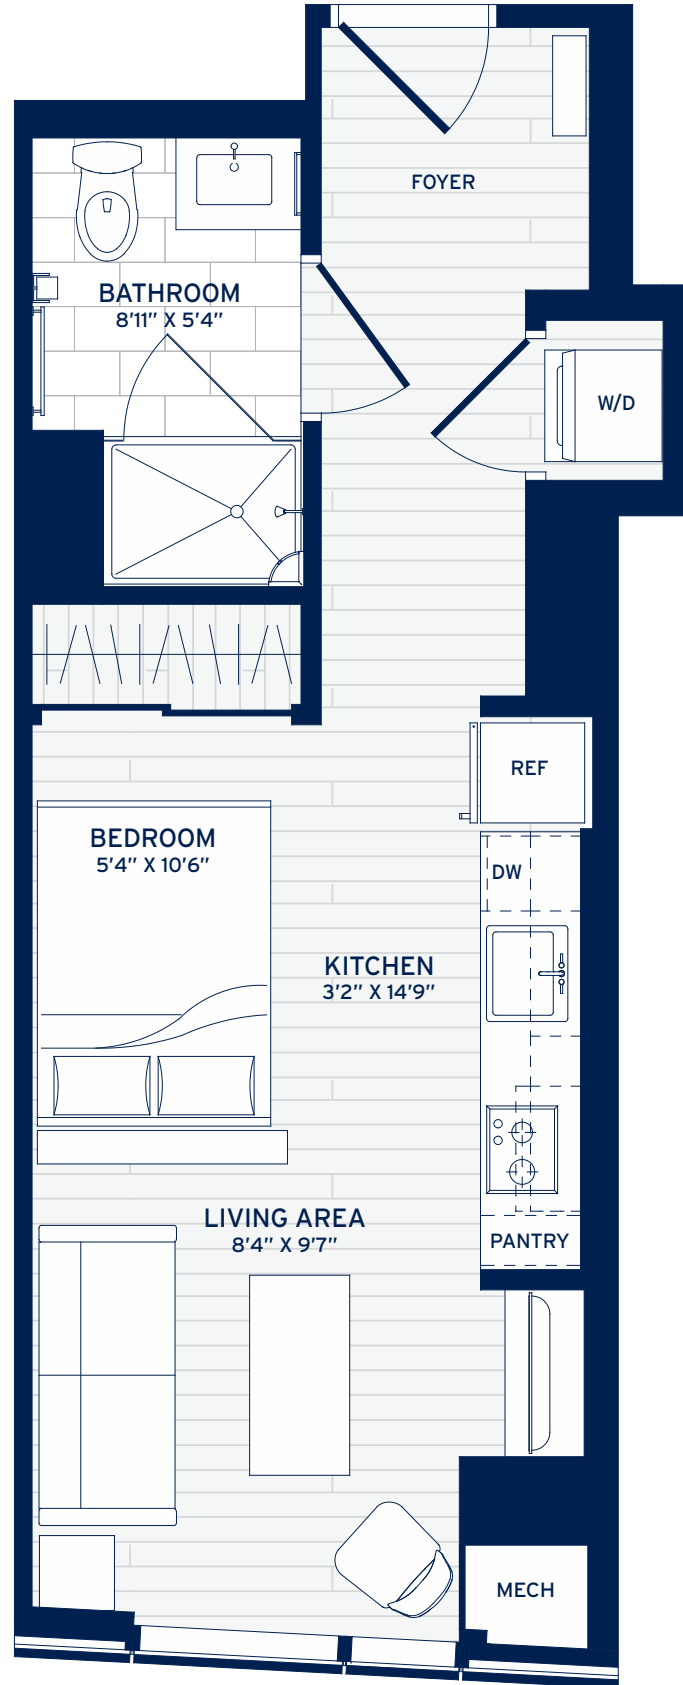

HUB50 HOUSE

ON CAUSEWAY

MEMBERS WELCOME.

AN URBAN LIFESTYLE
LIKE NO OTHER.

A1

METRO
416 SQ FT

RESIDENCE #

PRICE

DISCLAIMER: ALL DIMENSIONS ARE APPROXIMATE AND SUBJECT TO
NORMAL CONSTRUCTION VARIANCES AND TOLERANCES. PLANS AND
DIMENSIONS MAY CONTAIN MINOR VARIATIONS FROM FLOOR TO FLOOR.

Hub50House
50 Causeway St.
Boston, MA 02114
Hub50House.com