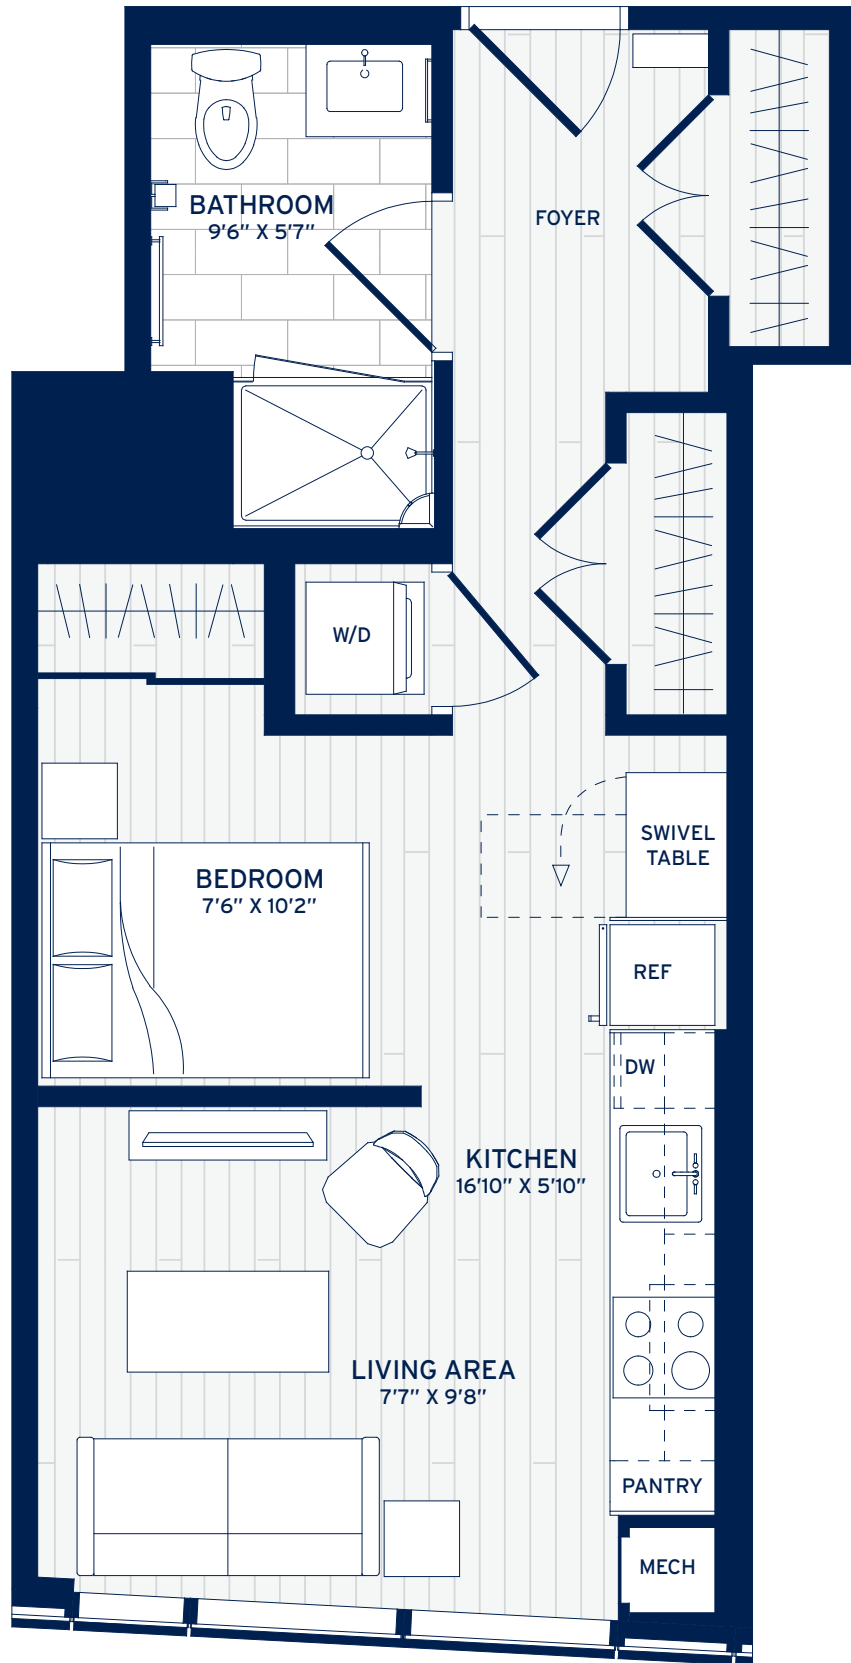

HUB50 HOUSE

ON CAUSEWAY

MEMBERS WELCOME.
AN URBAN LIFESTYLE
LIKE NO OTHER.

B2
STUDIO
473 SQ FT

RESIDENCE #

PRICE

DISCLAIMER: ALL DIMENSIONS ARE APPROXIMATE AND SUBJECT TO
NORMAL CONSTRUCTION VARIANCES AND TOLERANCES. PLANS AND
DIMENSIONS MAY CONTAIN MINOR VARIATIONS FROM FLOOR TO FLOOR.