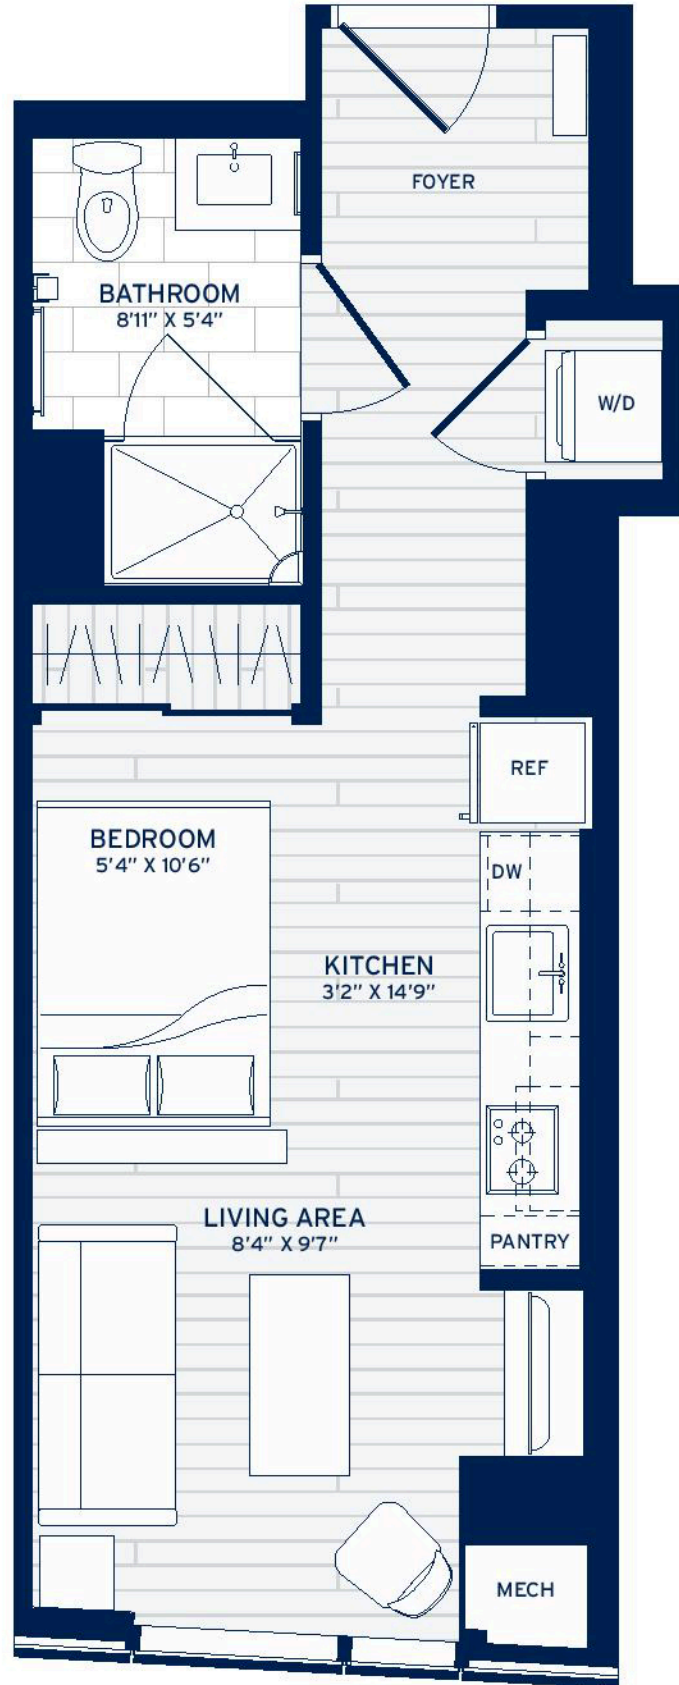

HUB50 HOUSE

ON CAUSEWAY

MEMBERS WELCOME.
AN URBAN LIFESTYLE
LIKE NO OTHER.

A1

METRO
416 SQ FT

RESIDENCE #

PRICE

DISCLAIMER: ALL DIMENSIONS ARE APPROXIMATE AND SUBJECT TO NORMAL CONSTRUCTION VARIANCES AND TOLERANCES. PLANS AND DIMENSIONS MAY CONTAIN MINOR VARIATIONS FROM FLOOR TO FLOOR.

Hub50House
50 Causeway St.
Boston, MA 02114
Hub50House.com