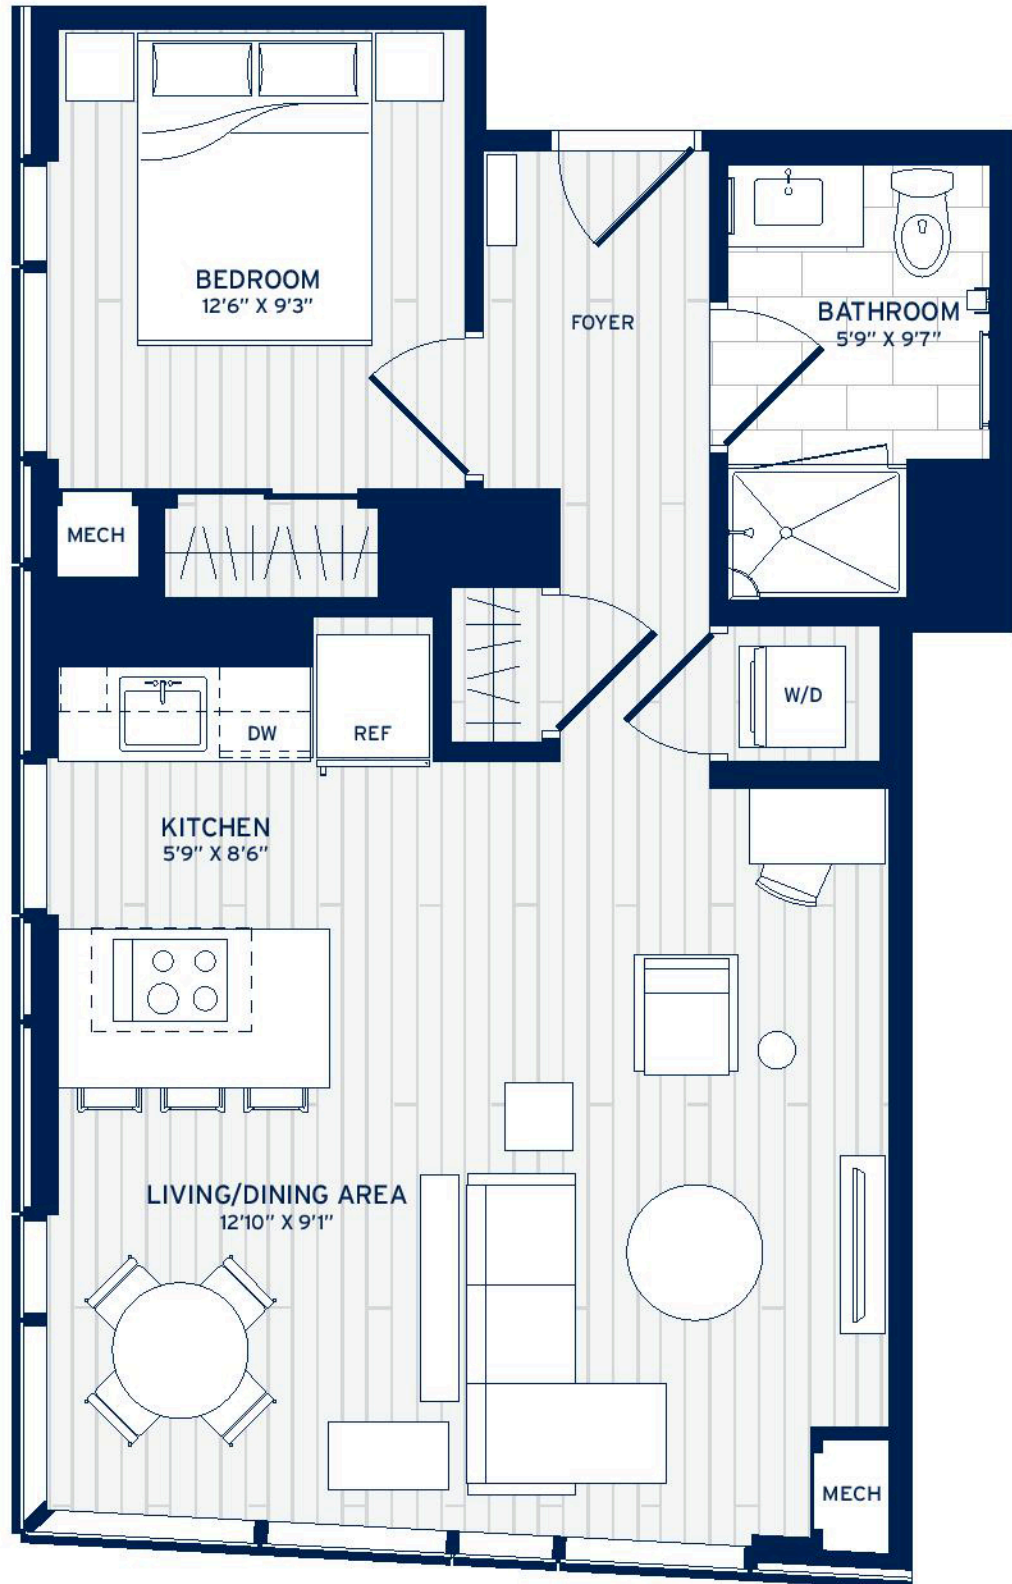

# HUB50 HOUSE

ON CAUSEWAY

## MEMBERS WELCOME.

AN URBAN LIFESTYLE  
LIKE NO OTHER.

**D4**

1 BEDROOM  
1 BATHROOM  
672 SQ FT

**RESIDENCE #**

---

**PRICE**

---

DISCLAIMER: ALL DIMENSIONS ARE APPROXIMATE AND SUBJECT TO  
NORMAL CONSTRUCTION VARIANCES AND TOLERANCES. PLANS AND  
DIMENSIONS MAY CONTAIN MINOR VARIATIONS FROM FLOOR TO FLOOR.

Hub50House  
50 Causeway St.  
Boston, MA 02114  
Hub50House.com